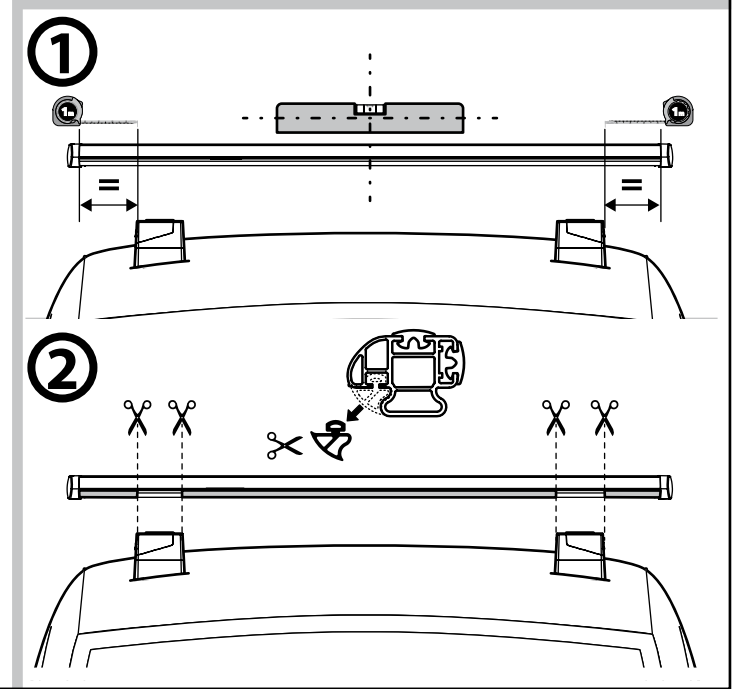

B

Kargo-Plus

ALLUMINIO
Aluminium