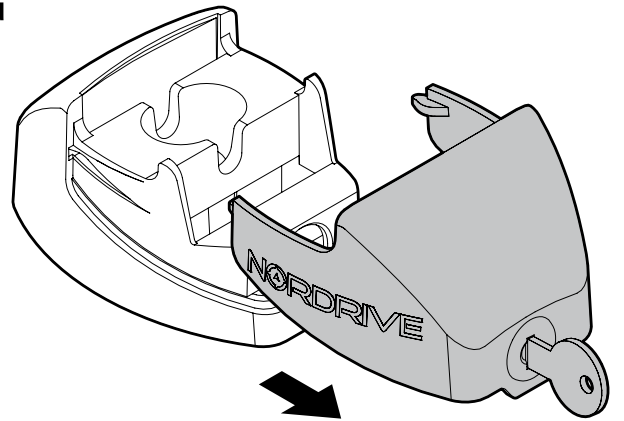

NORDRIVE®

TRANSPORT SOLUTIONS

Art. **N30363**

1 x Year