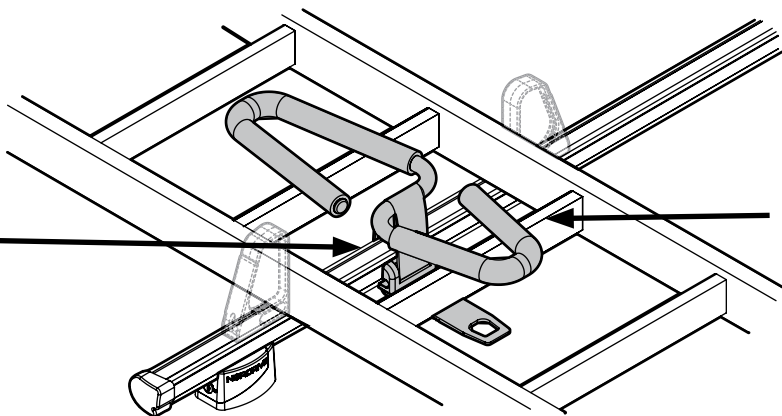

KARGO-TUBE

N11050 T200 L = 205 cm

N11051 T300 L = 305 cm

N11052 T400 L = 405 cm

LADDER HOLDER STRAPS

N11065 U-5

LADDER STEP ADAPTER

N11067 U-6