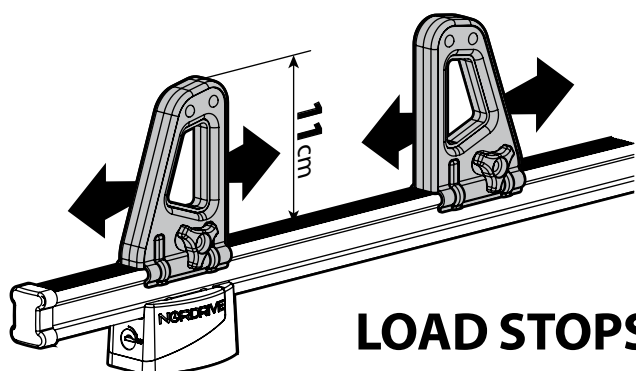

KARGO ROLLER

N11000	K-0	L = 64 cm
N11003	K-7	L = 96 cm

LOAD STOPS

N11001 K-1

LOAD STOPS

N11002 K-2

SPOILER

N11053	K-9	L = 95 cm
N11054	K-11	L = 110 cm