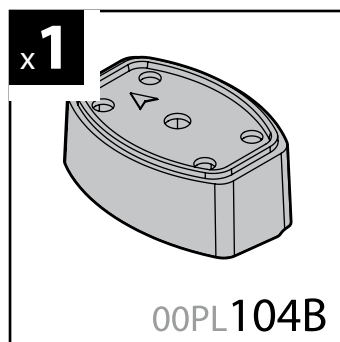

NORDRIVE®

TRANSPORT SOLUTIONS

Art. **N30363**

1 x Year