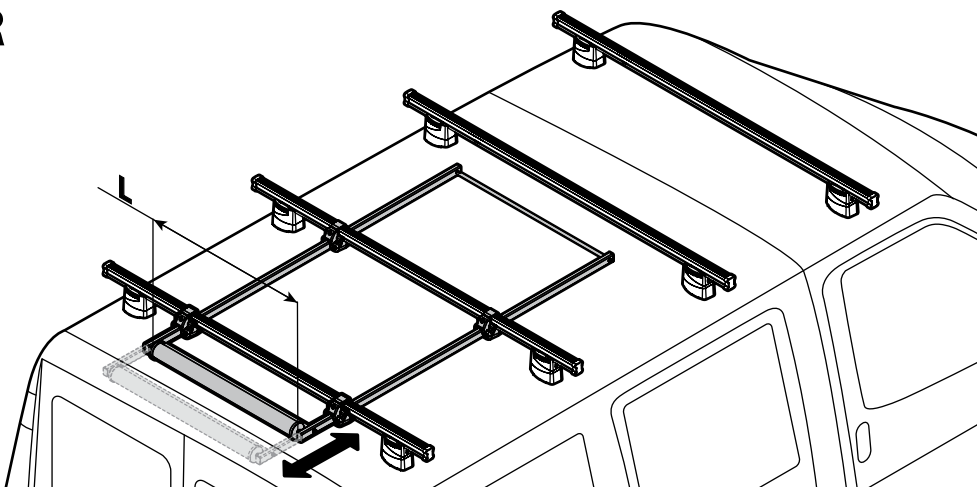

EXTENSION ROLLER

N11020 U-0 L = 64 cm

N11021 U-7 L = 96 cm

- **I** Lotto di produzione da comunicare per eventuali ricambi
- **GB** Production lot number to be communicated for any spare parts
- **F** Lot de production à communiquer pour toute pièce de rechange
- **D** Produktionscharge für eventuelle Ersatzteile
- **E** Lote de producción a comunicar por cualquier repuesto

Lot.

NORDRIVE®
TRANSPORT SOLUTIONS

NORDRIVE® is a registered trademark of
LAMPA S.p.A.
Via G. Rossa 53/55, 46019 Viadana (MN) ITALY
Tel. +39 0375 820700
UNI EN ISO 9001:2008 Certified Company
www.nordrive.it
www.lampa.it