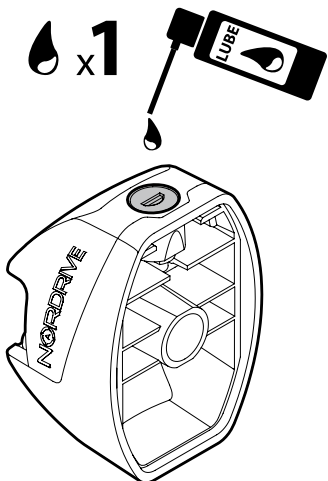

NORDRIVE®

TRANSPORT SOLUTIONS

Art. **N30363**

1 x Year