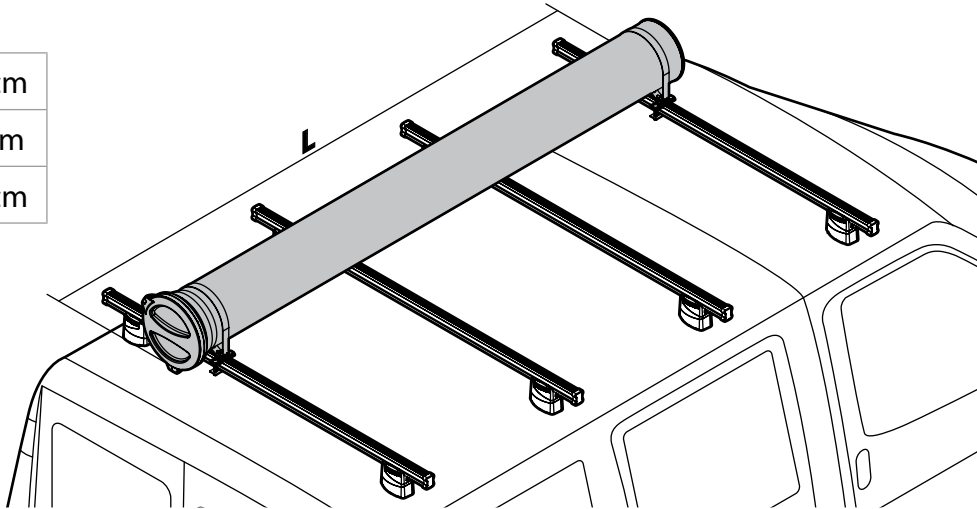

OPTIONALS PER / FOR / FÜR:

Kargo series

Acciaio / Steel

Kargo-Plus
series

Alluminio / Aluminium

KARGO-TUBE

N11050 T200 L = 205 cm

N11051 T300 L = 305 cm

N11052 T400 L = 405 cm

LADDER HOLDER STRAPS

N11065 U-5